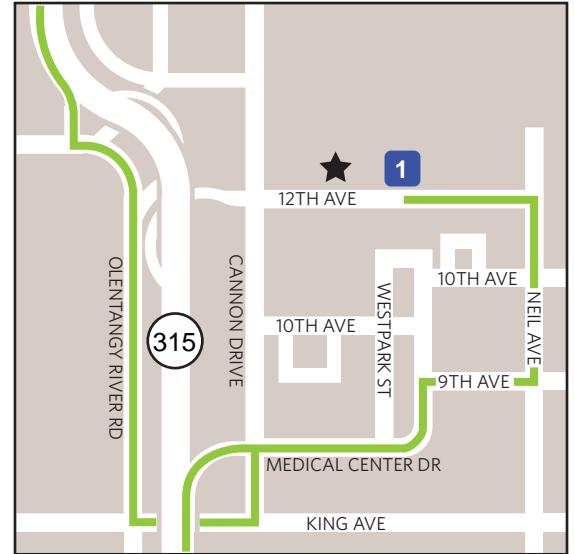

Parking Directions

12th Avenue Garage 1

340 West 12th Avenue Columbus, OH 43210

Continued from SR 315 south, take Cannon Drive to Medical Center Drive. Turn right onto Medical Center Drive. Take Medical Center Drive to 9th Avenue. Turn right onto 9th Avenue. Take 9th Avenue to Neil Avenue. Turn left onto Neil Avenue. Take Neil Avenue to 12th Avenue. Turn left onto 12th Avenue. The 12th Avenue Garage will be on your right.

Continued from SR 315 north, at traffic light continue to go straight onto Medical Center Drive. Take Medical Center Drive to 9th Avenue. Turn right onto 9th Avenue. Take 9th Avenue to Neil Avenue. Turn left onto Neil Avenue. Take Neil Avenue to 12th Avenue. Turn left onto 12th Avenue. The 12th Avenue Garage will be on your right.

North
Not to Scale

★ Biomedical Research Tower

460 W. 12th Avenue
Columbus, OH 43210
(614) 293-5123

www.medicalcenter.osu.edu