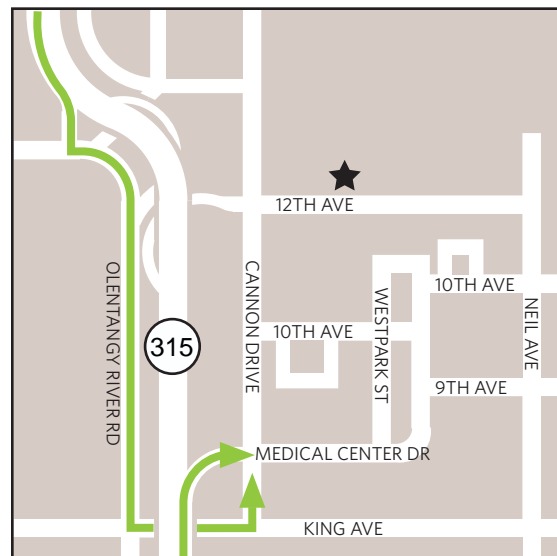

Driving Directions to Biomedical Research Tower

From the North (Sandusky, Delaware and Cleveland)

Take any major highway to I-270
Take I-270 to SR 315 south
Take SR 315 south to the King/Kinnear Exit
Turn left onto Kinnear Road (Kinnear turns into Olentangy River Rd.)
Take Olentangy River Road to King Avenue (third traffic light)
Turn left onto King Avenue
Take King Avenue to Cannon Drive
Turn left onto Cannon Drive

See **"Parking Directions-Continued from SR 315 south"**

From the South (Circleville, Chillicothe, Portsmouth and Cincinnati)

Take any major highway to I-71 north
Take I-71 north to SR 315 north
Take SR 315 north to the Medical Center Drive/King Avenue Exit.

See **"Parking Directions-Continued from SR 315 north"**

From the East (Newark, Zanesville and Pittsburgh)

Take any major highway to I-70 west
Take I-70 west to SR 315 north
Take SR 315 north to the Medical Center Drive/King Avenue Exit

See **"Parking Directions-Continued from SR 315 north"**

From the West (Springfield, Dayton and Indianapolis)

Take any major highway to I-70 east
Take I-70 east to SR 315 north
Take SR 315 north to the Medical Center Drive/King Avenue Exit.

See **"Parking Directions-Continued from SR 315 north"**

★ Biomedical Research Tower

460 W. 12th Avenue
Columbus, OH 43210
(614) 293-5123

www.medicalcenter.osu.edu