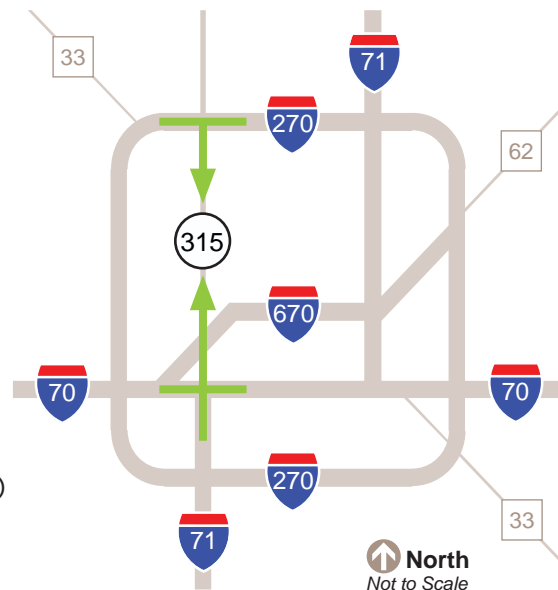

Driving Directions to Biomedical Research Tower

From the North (Sandusky, Delaware and Cleveland)

Take any major highway to I-270
Take I-270 to SR 315 south
Take SR 315 south to the King/Kinnear Exit
Turn left onto Kinnear Road (Kinnear turns into Olentangy River Rd.)
Take Olentangy River Road to King Avenue (third traffic light)
Turn left onto King Avenue
Take King Avenue to Cannon Drive
Turn left onto Cannon Drive

See **"Parking Directions-Continued from SR 315 south"**

From the South (Circleville, Chillicothe, Portsmouth and Cincinnati)

Take any major highway to I-71 north
Take I-71 north to SR 315 north
Take SR 315 north to the Medical Center Drive/King Avenue Exit.

See **"Parking Directions-Continued from SR 315 north"**

From the East (Newark, Zanesville and Pittsburgh)

Take any major highway to I-70 west
Take I-70 west to SR 315 north
Take SR 315 north to the Medical Center Drive/King Avenue Exit

See **"Parking Directions-Continued from SR 315 north"**

From the West (Springfield, Dayton and Indianapolis)

Take any major highway to I-70 east
Take I-70 east to SR 315 north
Take SR 315 north to the Medical Center Drive/King Avenue Exit.

See **"Parking Directions-Continued from SR 315 north"**

★ Biomedical Research Tower

460 W. 12th Avenue
Columbus, OH 43210
(614) 293-5123

www.medicalcenter.osu.edu